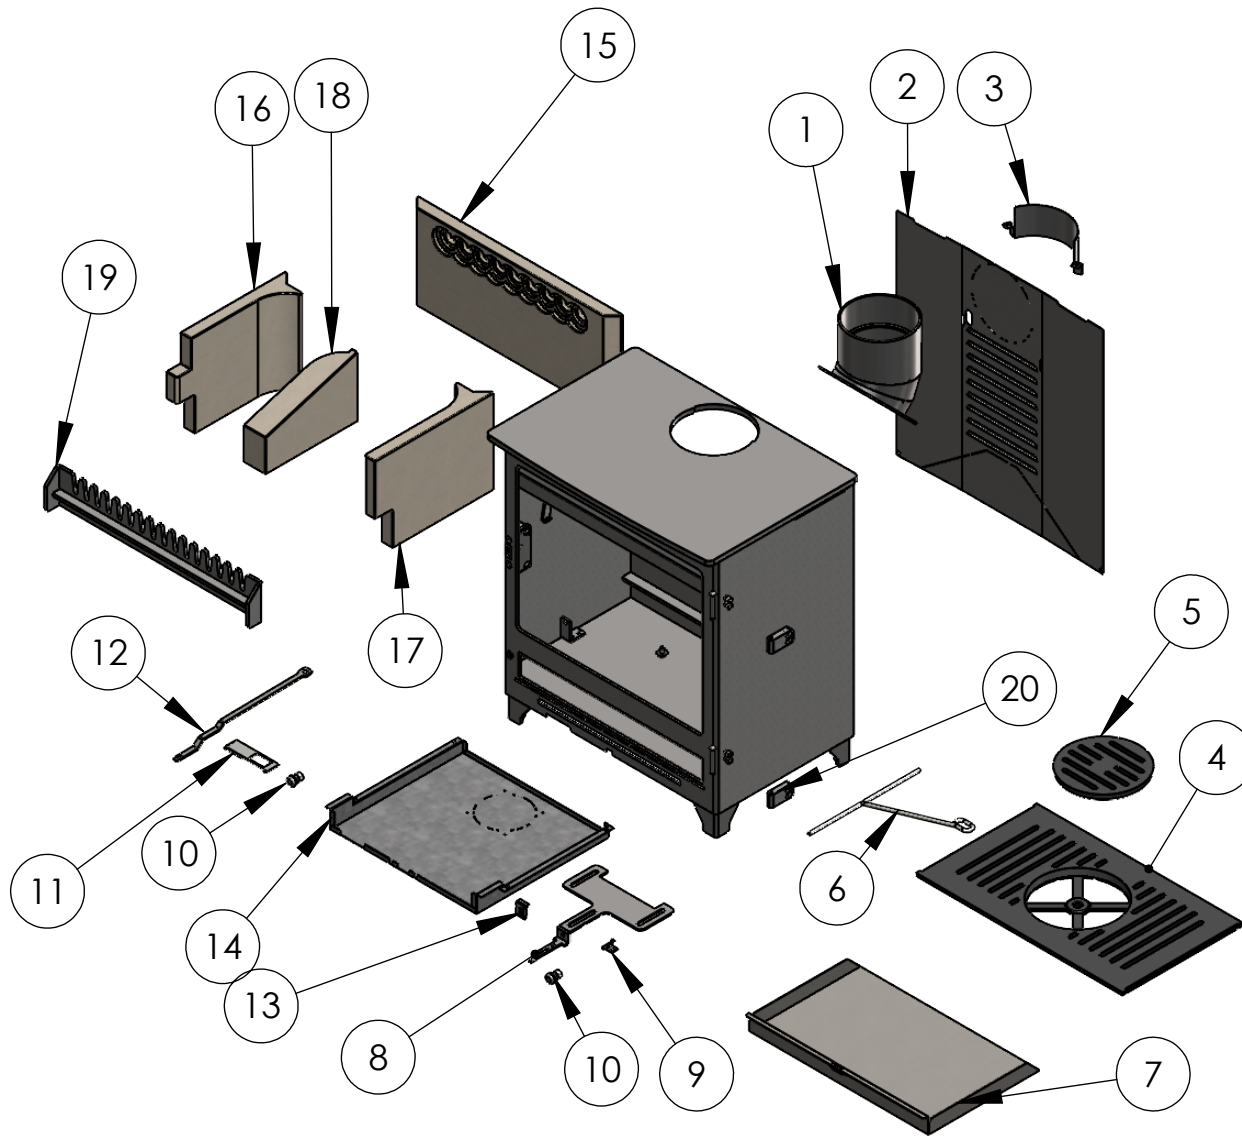

HPV Baffle Assembly

ITEM NO.	Description	HPV5 - PSP-0161	HPV5W - PSP-0162	QTY.
1	Baffle Plate	PSP-0163	PSP-0164	1
2	Baffle Insulation Board	PSP-0165	PSP-0166	1
3	Baffle Insulation Retainer	PSP-0167	PSP-0167	1
4	Baffle LH Support Leg	PSP-0168	PSP-0168	1
5	Baffle RH Support Leg	PSP-0169	PSP-0169	1
6	Baffle Rear Spacer	PSP-0170	not needed	1

HPV5W Main Assembly

ITEM NO.	Description	Part Number	QTY.
1	Flue Spigot	PSP-0009	1
2	Rear Heatshield	PSP-0171	1
3	Flue Spigot Heat Shield	PSP-0184	1
4	Main Grate	PSP-0153	1
5	Centre Grate	PSP-0065	1
6	Riddle Rod	PSP-0175	1
7	Ashpan Tray	PSP-0181	1
8	Air Control Slider	PSP-0156	1
9	Air Control Spring Position Brkt	9614	1
10	Operating Knob	PSP-0177	2
11	Primary Air Shutter	PSP-0187	1
12	Primary Air Lever	PSP-0186	1
13	DEFRA Air Limiter 5 and 5W	PSP-0185	1
14	Outside Air Box	9613	1
15	Firebox Rear liner	PSP-0158	1
16	LH Side Liner	PSP-0159	1
17	RH Side Liner	PSP-0160	1
18	PVO0036 HPV5W Side Ceramic Block		1
19	Fuel Retainer	PSP-0155	1
20	Hinge Block	PSP-0178	2
21	HPV Legs	50mm: 8239 / 75mm: 8240 / 100mm: 8241	4