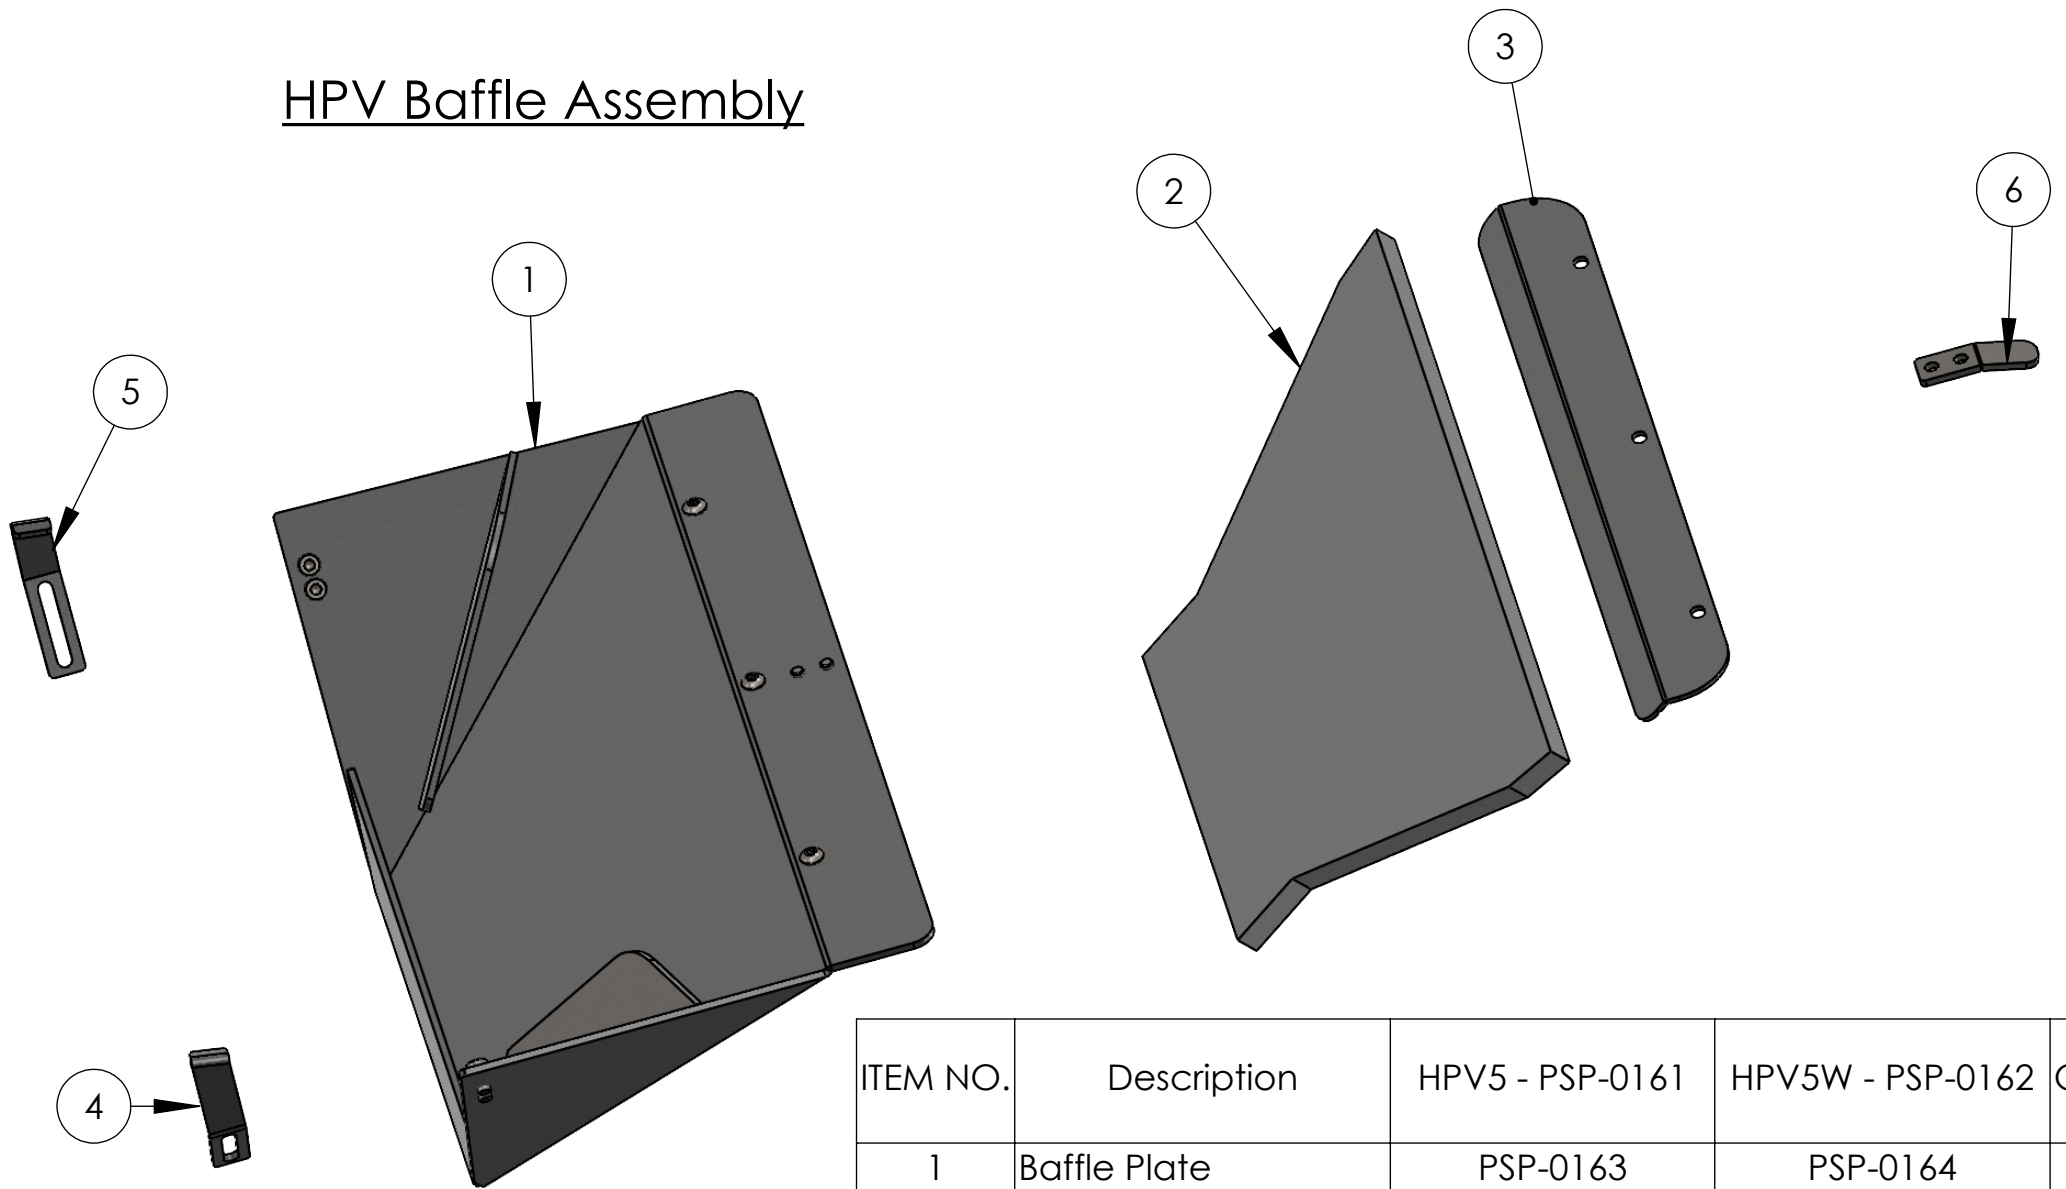

HPV Baffle Assembly

ITEM NO.	Description	HPV5 - PSP-0161	HPV5W - PSP-0162	QTY.
1	Baffle Plate	PSP-0163	PSP-0164	1
2	Baffle Insulation Board	PSP-0165	PSP-0166	1
3	Baffle Insulation Retainer	PSP-0167	PSP-0167	1
4	Baffle LH Support Leg	PSP-0168	PSP-0168	1
5	Baffle RH Support Leg	PSP-0169	PSP-0169	1
6	Baffle Rear Spacer	PSP-0170	not needed	1

HPV5W Main Assembly

ITEM NO.	Description	Part Number	QTY.
1	Flue Spigot	PSP-0009	1
2	Rear Heatshield	PSP-0171	1
3	Flue Spigot Heat Shield	PSP-0184	1
4	Main Grate	PSP-0153	1
5	Centre Grate	PSP-0065	1
6	Riddle Rod	PSP-0175	1
7	Ashpan Tray	PSP-0181	1
8	Air Control Slider	PSP-0156	1
9	Air Control Spring Position Brkt	9614	1
10	Operating Knob	PSP-0177	2
11	Primary Air Shutter	PSP-0187	1
12	Primary Air Lever	PSP-0186	1
13	DEFRA Air Limiter 5 and 5W	PSP-0185	1
14	Outside Air Box	9613	1
15	Firebox Rear liner	PSP-0158	1
16	LH Side Liner	PSP-0159	1
17	RH Side Liner	PSP-0160	1
18	PVO0036 HPV5W Side Ceramic Block		1
19	Fuel Retainer	PSP-0155	1
20	Hinge Block	PSP-0178	2
21	HPV Legs	50mm: 8239 / 75mm: 8240 / 100mm: 8241	4